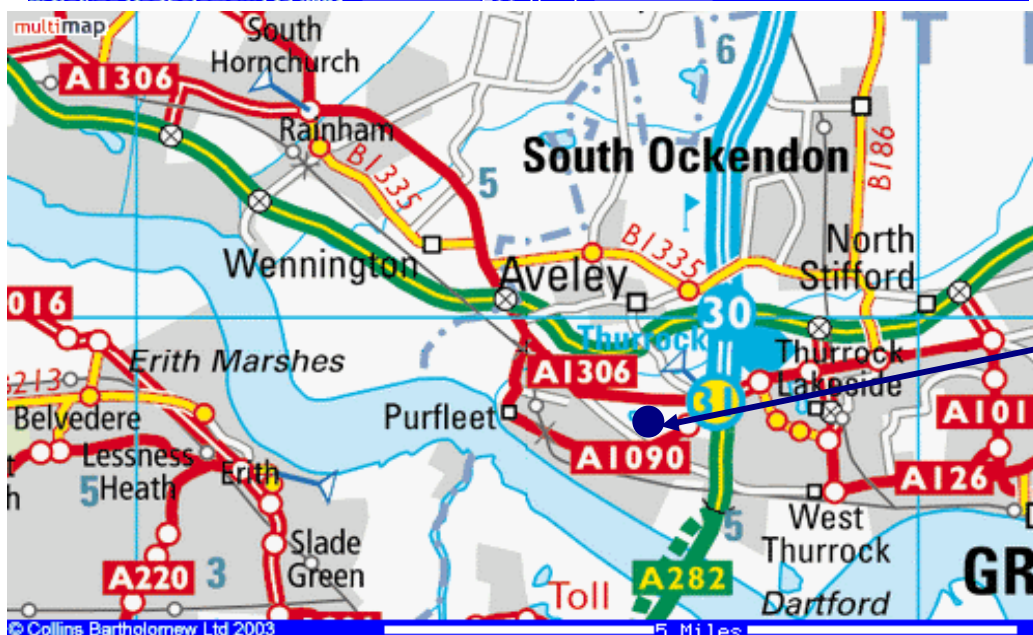

Gateway House is the DSV building signposted in Stonehouse Lane

Thurrock Thames Gateway Development Corporation (Thurrock TGDC)
Gateway House, Stonehouse Lane, Purfleet, Essex, RM19 1NX
Tel: 01708 895400 Fax: 01708 895447

Nearest Roads: M25 Junction 30/31
A13 Junction 30, A1306 (old A13)

Nearest Train Station: Purfleet (C2C Train Fenchurch Street - Shoebury). Please note, if coming on train, Purfleet does not have a designated taxi rank.

Directions: From M25:
Clockwise: Leave the M25 at junction 30 (signposted Dagenham, Thurrock, Tilbury). At roundabout take the 2nd exit onto the A1306 (signposted Dartford Toll Crossing). Bear left (signposted South Ockendon). At roundabout take the 3rd exit onto Stonehouse Lane - A1090 (signposted Purfleet). Office is on the right hand side.

Anti Clock wise: Through the Dartford Tunnel, exit M25 at junction 31. At roundabout take the 1st exit onto Stonehouse Lane - A1090 (signposted Purfleet). Office is on the right hand side.

Thurrock TGDC