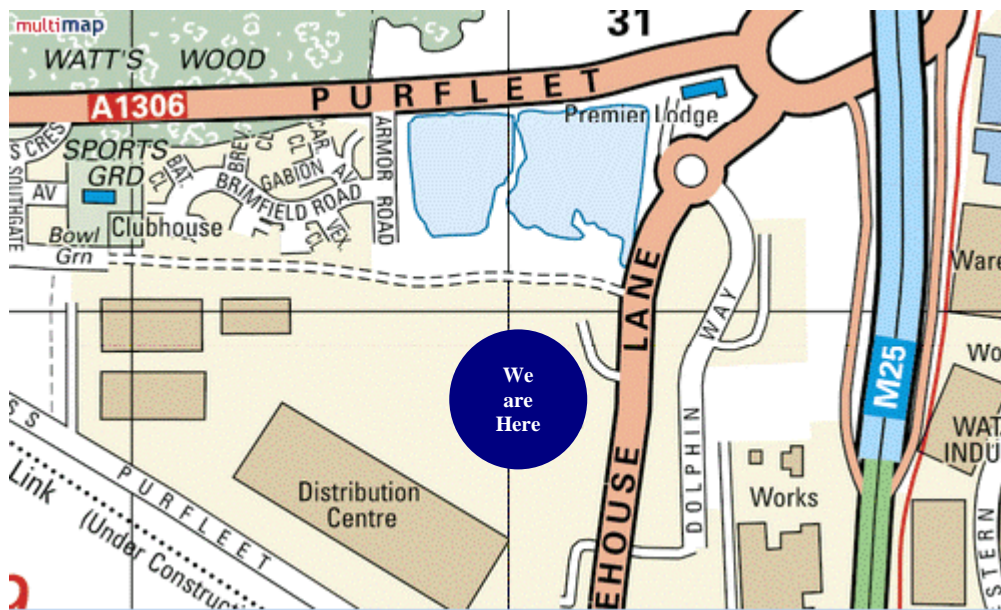

Gateway House is the DSV building signposted in Stonehouse Lane

Thurrock Thames Gateway Development Corporation (Thurrock TGDC)
Gateway House, Stonehouse Lane, Purfleet, Essex, RM19 1NX
Tel: 01708 895400 Fax: 01708 895447

Nearest Roads: M25 Junction 30/31
A13 Junction 30, A1306 (old A13)

Nearest Train Station: Purfleet (C2C Train Fenchurch Street - Shoebury). Please note, if coming on train, Purfleet does not have a designated taxi rank.

Directions: From M25:
Clockwise: Leave the M25 at junction 30 (signposted Dagenham, Thurrock, Tilbury). At roundabout take the 2nd exit onto the A1306 (signposted Dartford Toll Crossing). Bear left (signposted South Ockendon). At roundabout take the 3rd exit onto Stonehouse Lane - A1090 (signposted Purfleet). Office is on the right hand side.

Anti Clock wise: Through the Dartford Tunnel, exit M25 at junction 31. At roundabout take the 1st exit onto Stonehouse Lane - A1090 (signposted Purfleet). Office is on the right hand side.

Thurrock TGDC